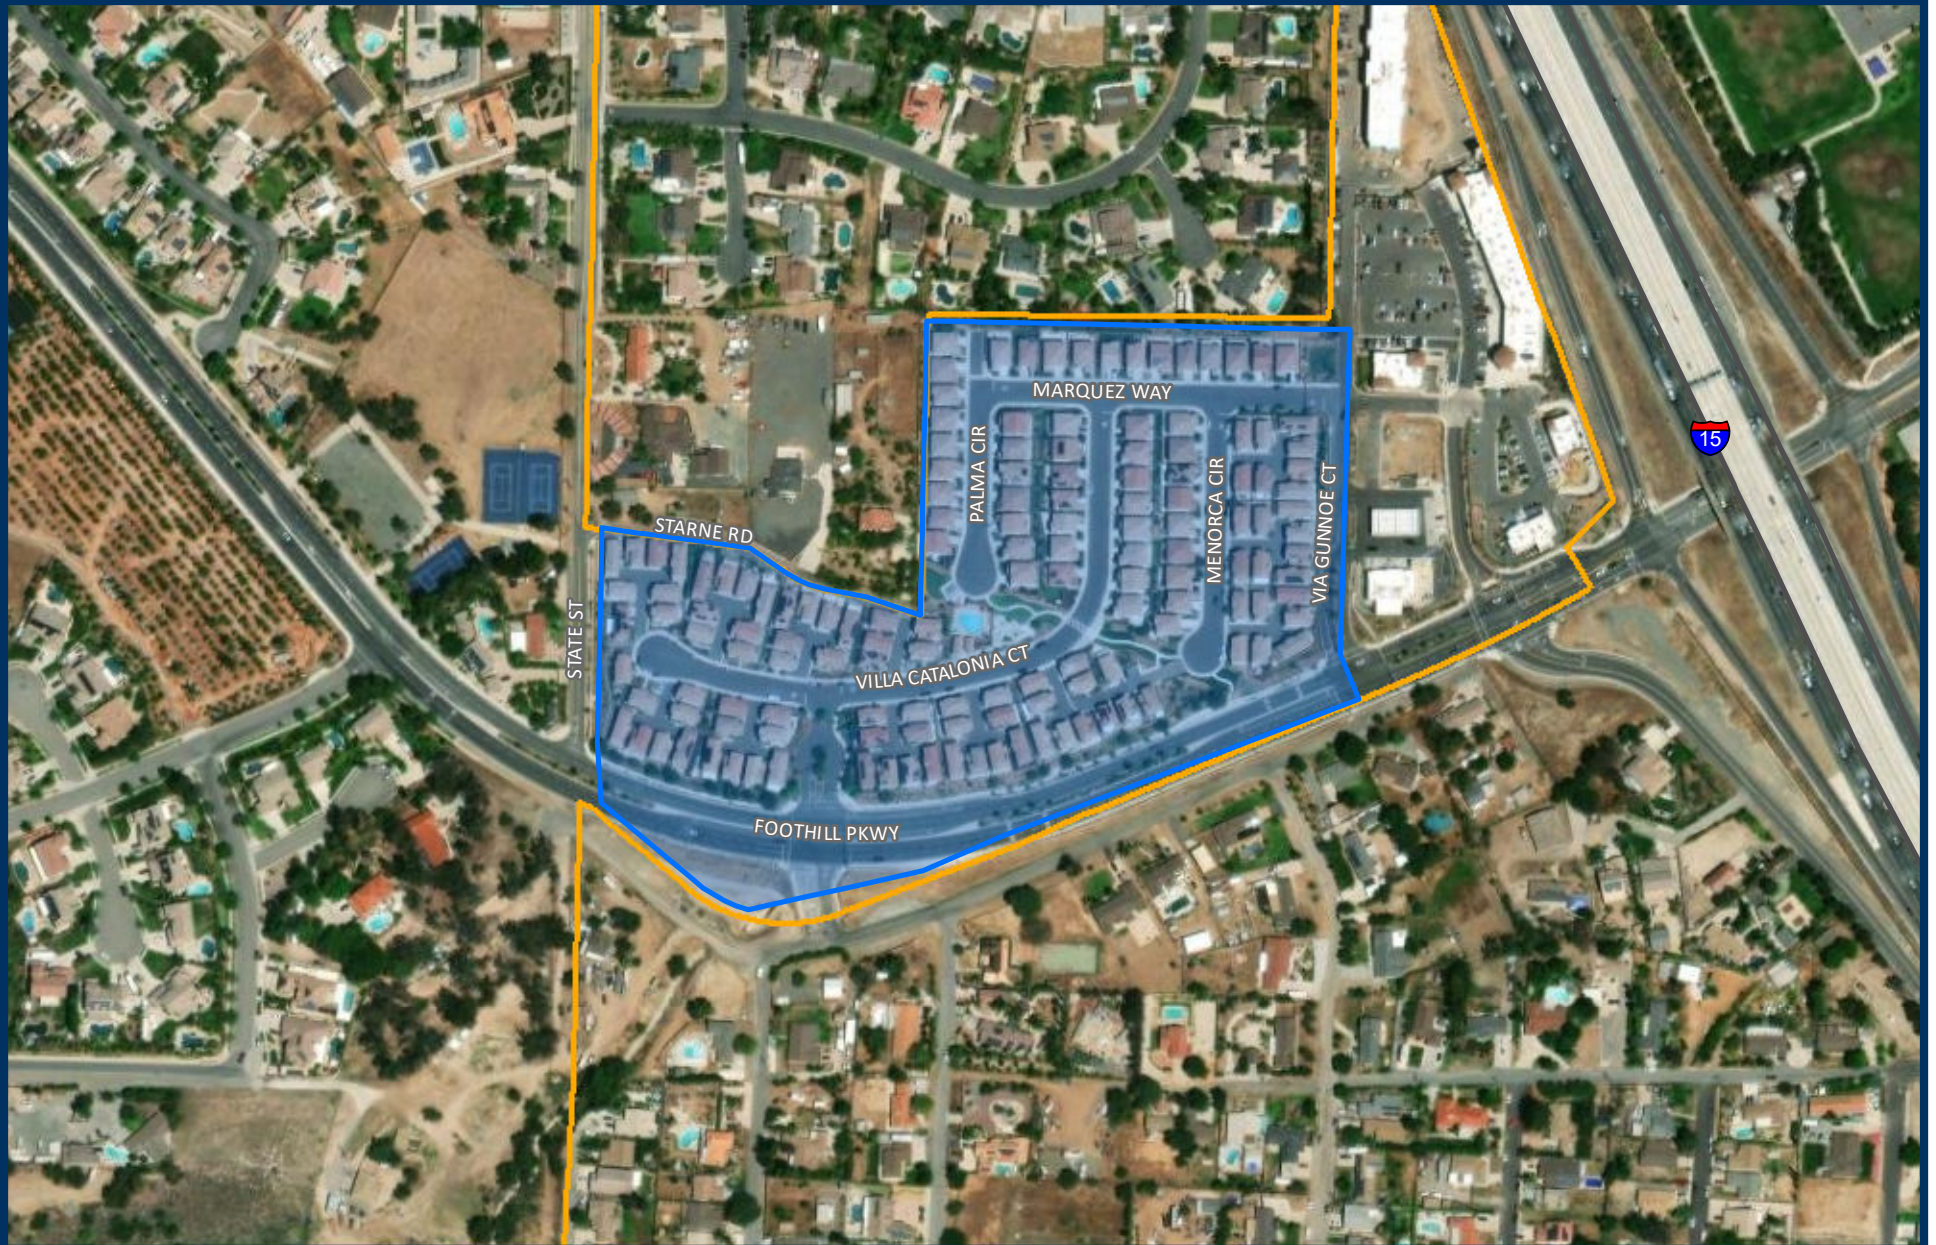

BOUNDARY MAP

COMMUNITY FACILITIES DISTRICT NO. 2016-1
(SAFETY SERVICES)

BOUNDARY MAP

COMMUNITY FACILITIES DISTRICT NO. 2016-1
ZONE 1 (PUBLIC SERVICES)

BOUNDARY MAP

COMMUNITY FACILITIES DISTRICT NO. 2016-1
ZONE 3 (PUBLIC SERVICES)

BOUNDARY MAP

COMMUNITY FACILITIES DISTRICT NO. 2016-1
ZONE 4 (PUBLIC SERVICES)

BOUNDARY MAP

COMMUNITY FACILITIES DISTRICT NO. 2016-1
ZONE 6 (PUBLIC SERVICES)

BOUNDARY MAP

COMMUNITY FACILITIES DISTRICT NO. 2016-1
ZONE 9 (PUBLIC SERVICES)