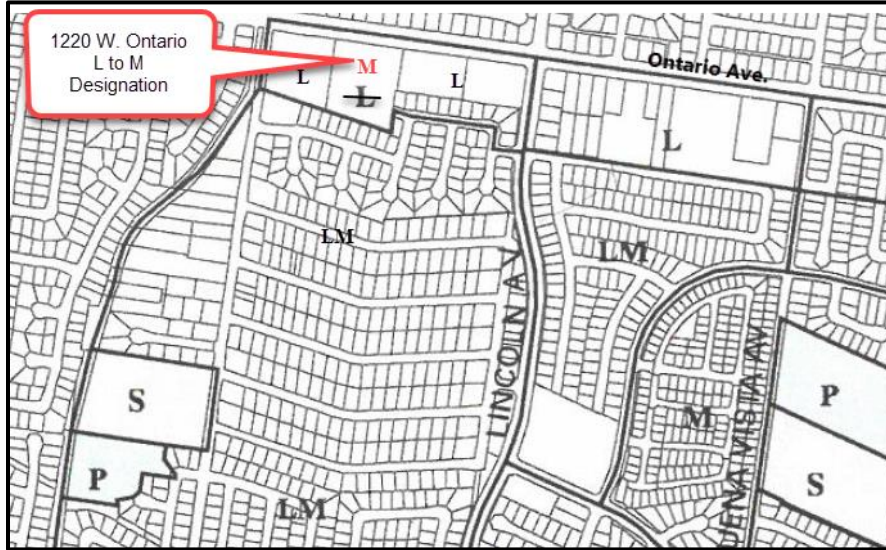

CFPA2022-0002
Land Use Exhibits

Land Use	Density
E (Estate)	0-3 dwelling units per acre
L (Low)	3-6 dwelling units per acre
LM (Low Medium)	3-8 dwelling units per acre
M (Medium)	6-15 dwelling units per acre
P (Park)	--
S (School)	--