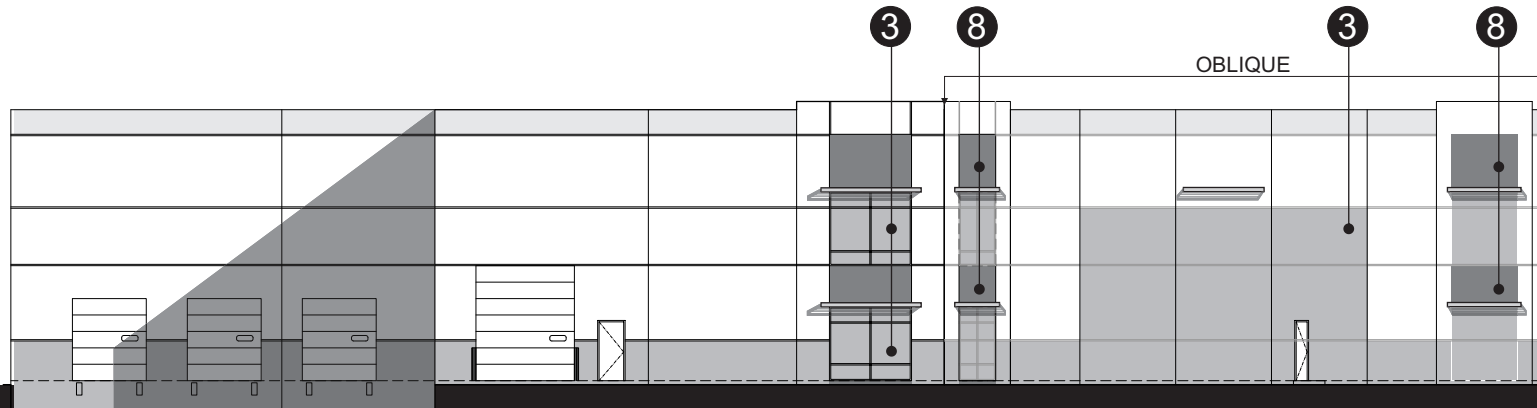

North Elevation

West Elevation

East Elevation

- 1

Sherwin Williams
SW 7005
Pure White
- 2

Sherwin Williams
SW 7671
On The Rocks
- 3

Sherwin Williams
SW 7673
Pewter Cast
- 4

Clear Anodized
MULLIONS
- 5