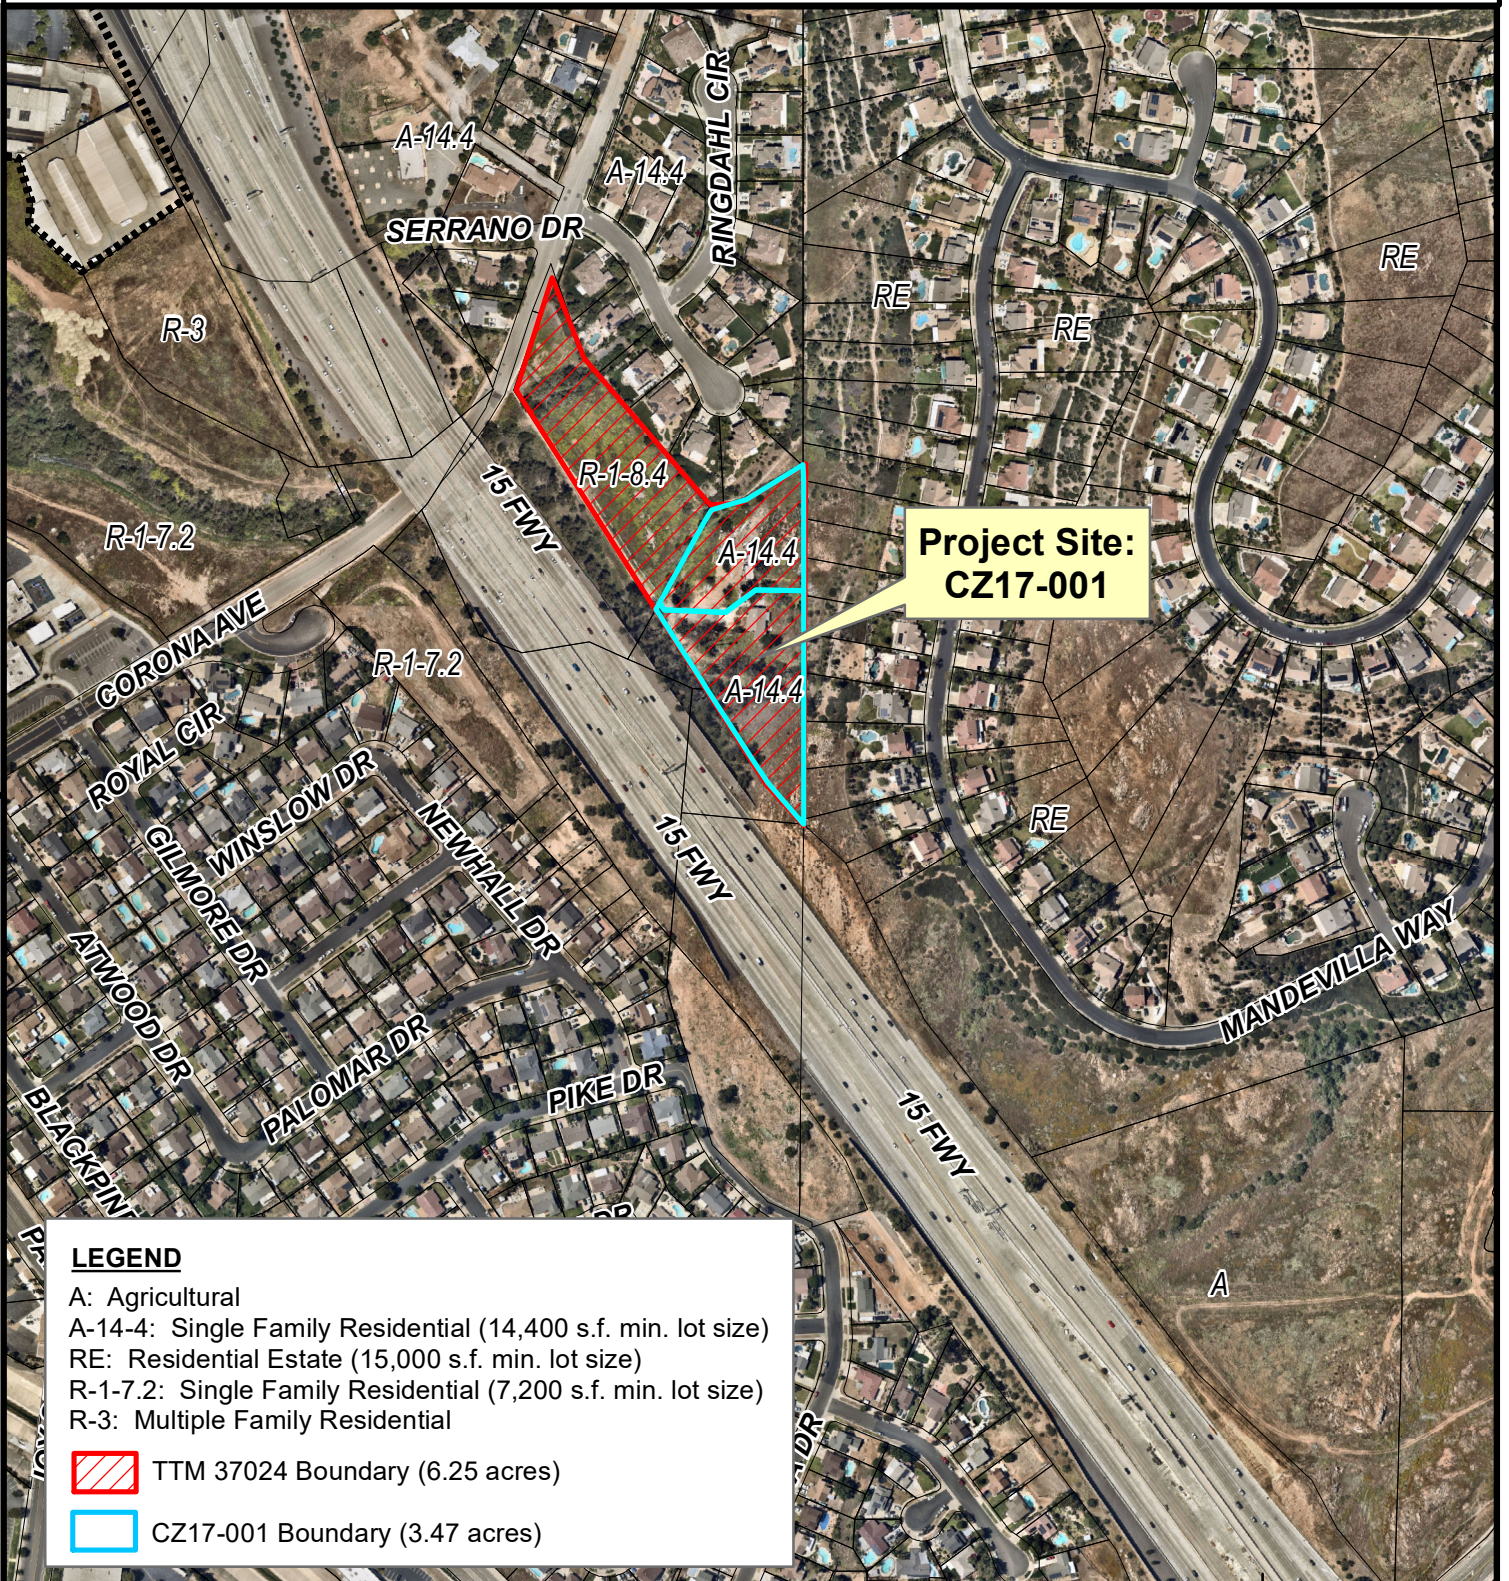

LOCATIONAL & ZONING MAP

LEGEND

- A: Agricultural
- A-14-4: Single Family Residential (14,400 s.f. min. lot size)
- RE: Residential Estate (15,000 s.f. min. lot size)
- R-1-7.2: Single Family Residential (7,200 s.f. min. lot size)
- R-3: Multiple Family Residential

 TTM 37024 Boundary (6.25 acres)

 CZ17-001 Boundary (3.47 acres)

Date: 10/18/2023

CZ17-001

EXHIBIT 2